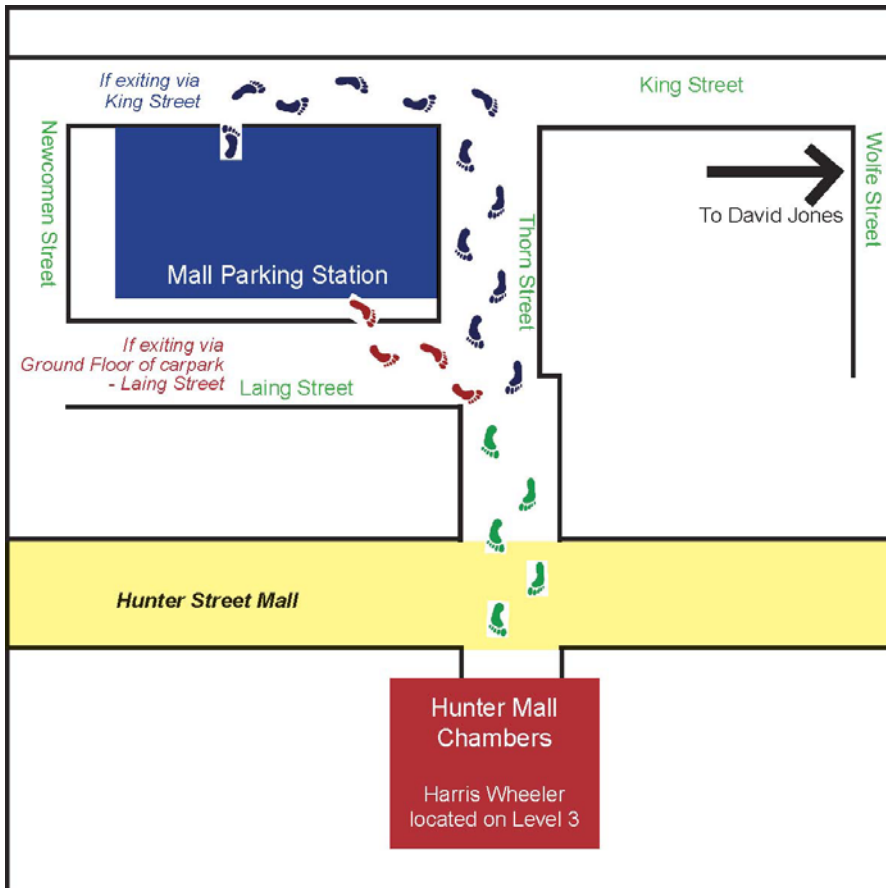

Directional map to Harris Wheeler head office

HARRIS
WHEELER
Lawyers

From Mall Parking Station, King St Newcastle
to Harris Wheeler Lawyers Level 3, 175 Scott Street Newcastle

If exiting via King Street

- Walk back out of the Mall Parking Station (where you entered the parking station) to get onto King Street.
- With the Parking Station behind you, turn right and walk down the hill.
- Turn right down Thorn Street and walk to the end of the road.
- Walk through the Hunter Mall until you get to a brown brick building.
- Walk through the arch entrance.
- Take the lift to level 3 – Harris Wheeler Lawyers.

If exiting via Ground Floor of Mall Parking Station – Laing Street

- Take the lift down to the Ground Floor.
- Walk out of the Parking station onto Laing Street and head left.
- Turn right onto Thorn Street and walk to the end of the road.
- Walk through the Hunter Mall until you get to a brown brick building.
- Walk through the arch entrance.
- Take the lift to level 3 – Harris Wheeler Lawyers.